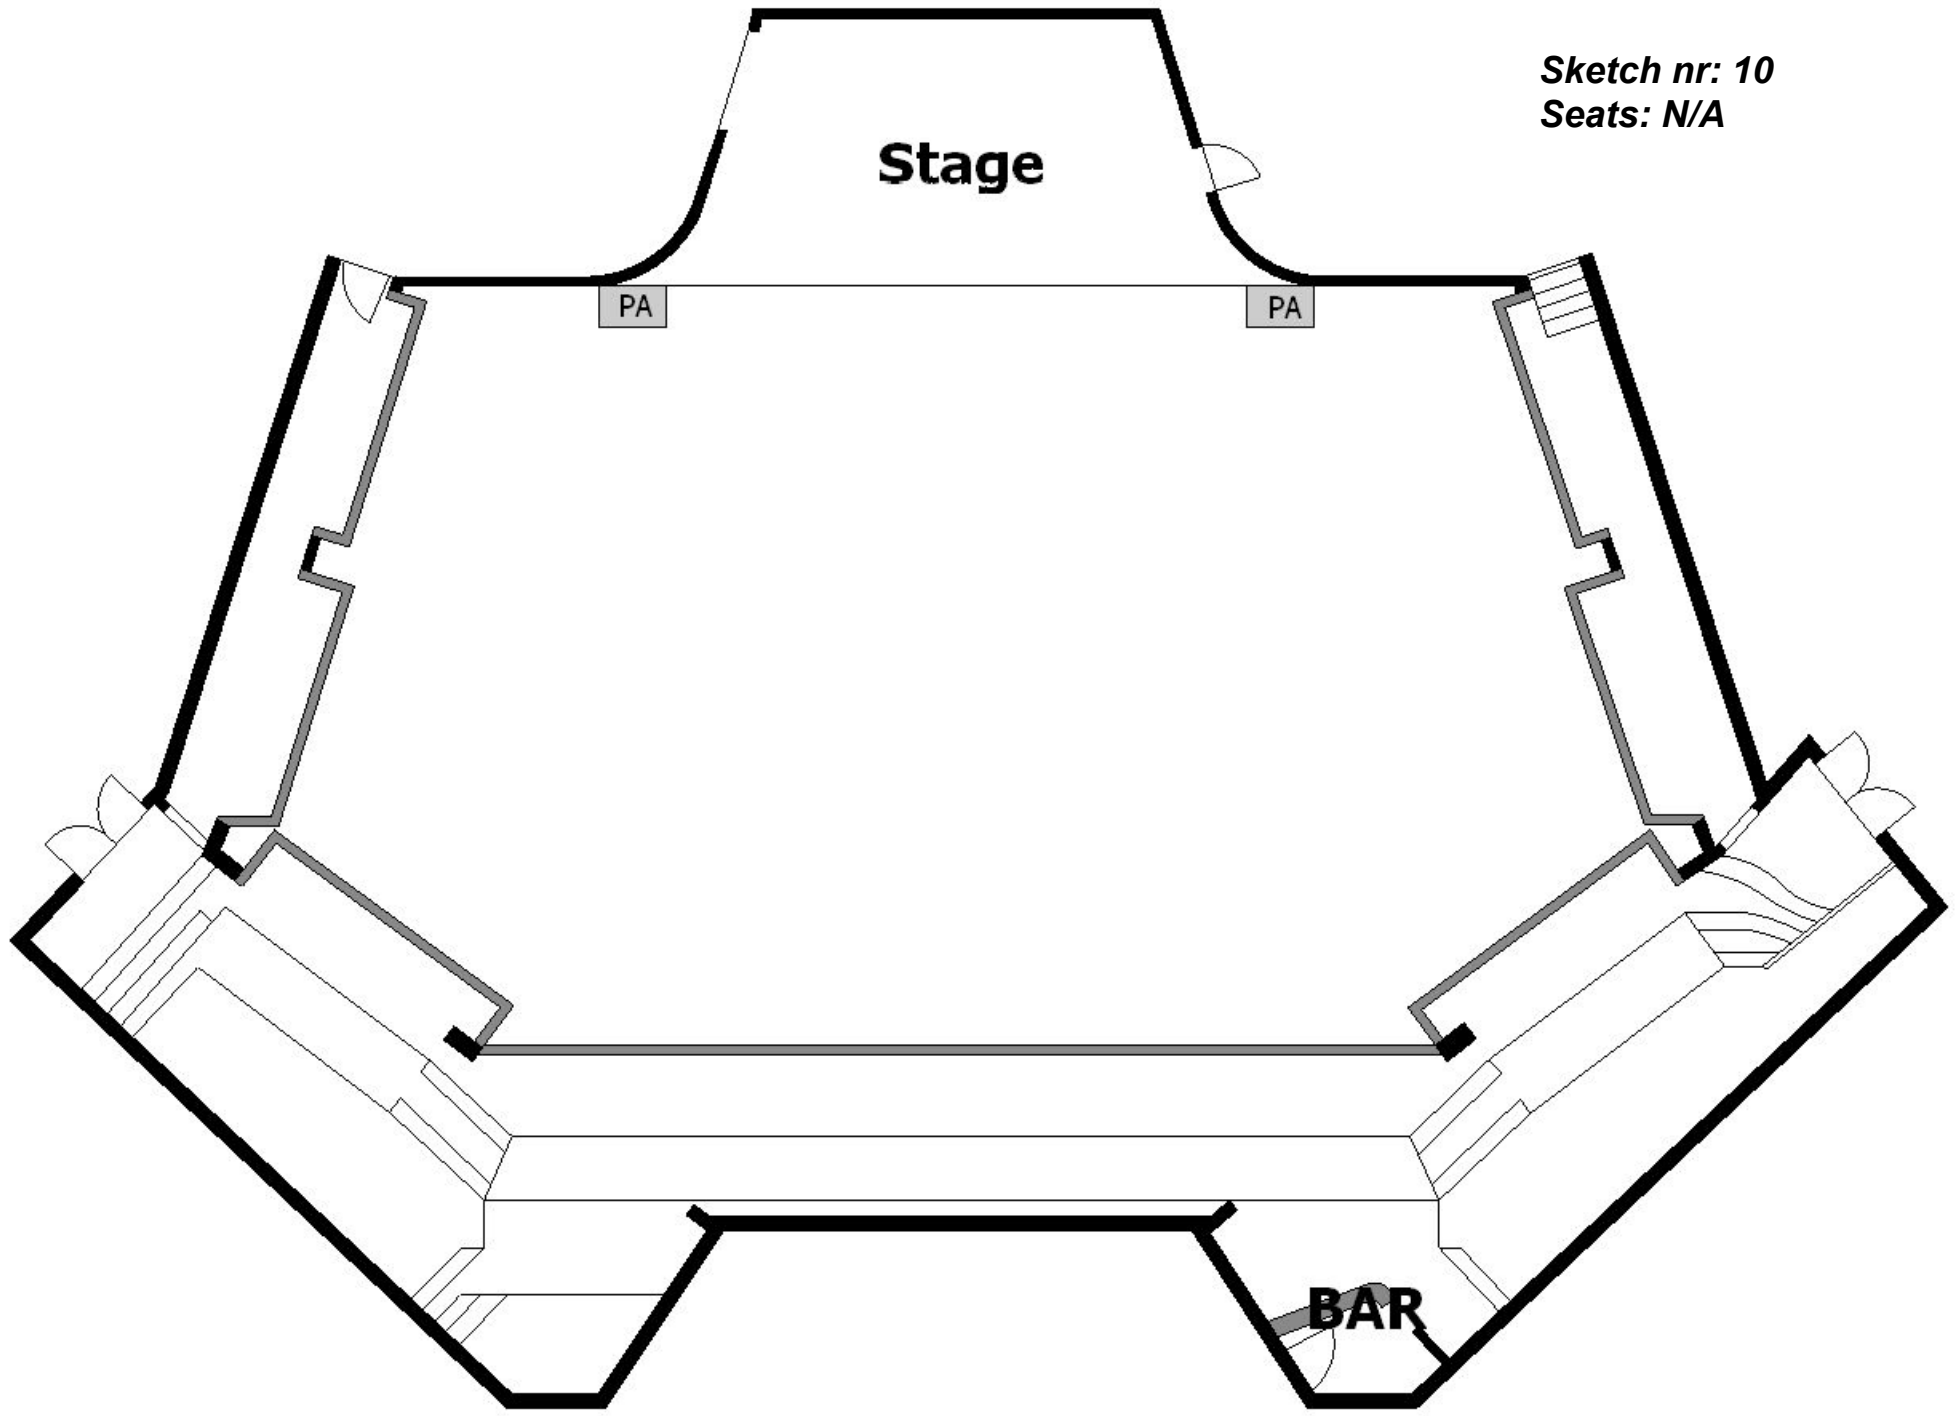

Cosmopolite

Å finne riktig møblering av salen er viktig for et godt arrangement. Her finner du en oversikt over tilgjengelige møbler og tegninger med forskjellige oppsett.

Sal:

- **Bord**
 - Runde, grå, dia: 60cm H: 69/105cm (**48stk**)
 - Runde, trefarget, dia: 76cm H: 105cm (**4stk**)
 - Langbord, grå, L: 180cm B: 75cm H: 69cm (**22stk**)
 - Runde, sølv, dia: 60cm H: 69cm (**20stk**)
- **Stoler**
 - Stablestoler, svart plast, B: 50cm, D: 52cm, H: 83cm (**240stk**)
 - Klappstoler, svart plast, B: 45cm, D: 53cm, H: 78cm (**260stk**)
 - Stablestoler, hvit plast, B: 57cm, D: 53cm, H: 85cm (**24stk**)

Seats: 362

Parket: 312 seats

Bar area: 50 seats

Cosmopolite

Sketch nr: 03

Seats: 228

Parket: 178 seats

Bar area: 50 seats

Parket: 74 seats

Bar area: 50 seats

Cosmopolite

Stage

Sketch nr: 06

Seats: 162

Parket: 112 seats

Bar area: 50 seats

Parket: 224 seats

Bar area: 50 seats

Cosmopolite

Sketch nr: 08
Seats: 200
Parket: 150 seats
Bar area: 50 seats

Cosmopolite

Sketch nr: 10
Seats: N/A

Cosmopolite

Sketch nr: 11
Seats: 177