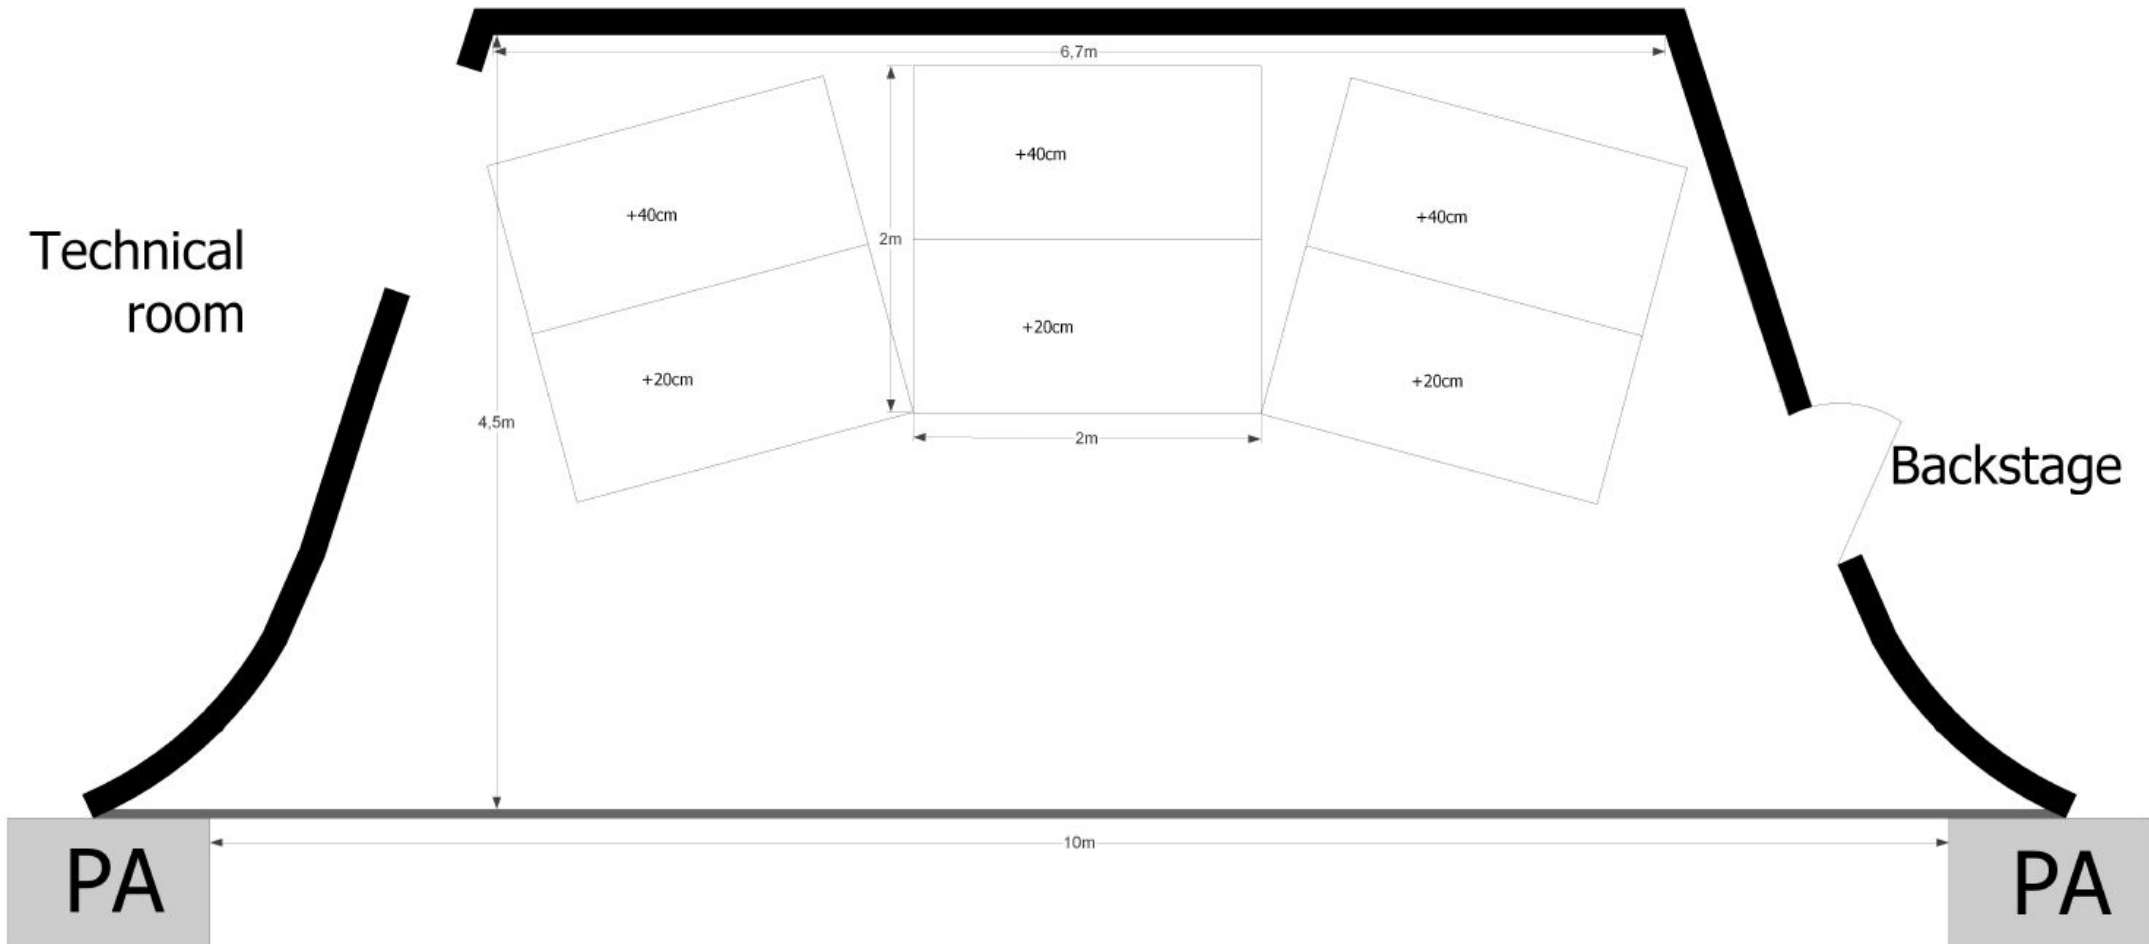

Cosmopolite
— SCENE OSLO —

Oppdater: Februar 2024

Cosmopolite Stage Plan Main Stage

Updated: Jan 2017

Cosmopolite

Stage Plan Main Stage

Updated: Jan 2017

Temporary stage elements (20pcs) can be used as stage extension or as risers in different combinations.
Dimensions of a temporary stage element: 1m x 2m
Available heights: 1m (for stage extension)
0,2m (for riser)
0,4m (for riser)

Cosmopolite

Stage Plan Main Stage

Updated: Jan 2017

Temporary stage elements (20pcs) can be used as stage extension or as risers in different combinations.
Dimensions of a temporary stage element: 1m x 2m
Available heights: 1m (for stage extension)
0,2m (for riser)
0,4m (for riser)